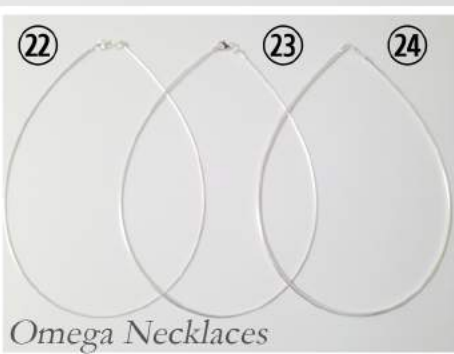

Box Link

- ⑥ 15KVD Available 14"-22"
- ⑦ 26KVD Available 16"-24"
- ⑧ 33KVD Available 18"-32"
- ⑨ 28KV8 - Discontinued
- ⑩ 30KVR -
Rounded Box
Available 16"-24"

Other Links

- ⑪ 35KC1 - Loose Rope Chain
Available 16"-22"
- ⑫ 42KE4 - Wheat Chain
Available 16"-24"
- ⑬ 48KFD - Diamond Cut Cable
Available 16"-22"
- ⑭ 50KFG - Figaro Chain
Available 16"-24"
- ⑮ 40KGT - Snake Chain
Available 16"-22"

Italian-made quality and finishing for strength, durability & style

Importers of Fine Italian Jewellery Since 1976

STERLING SILVER NECKLACES

- ⑯ 48KF5 - Rolo Link Chain
Available 16"-24"
- ⑰ HKR45 - Rolo Link Necklace
Available 16"-24"
- ⑱ HKR55 - Rolo Link Necklace
Available 18"-28"
- ⑲ HKR70 - Rolo Link Necklace
Available 18"-32"
- ⑳ HBS26 - Wheat Necklace
Available 18"-28"
- ㉑ HKFG10 - Figaro Necklace
Available 18"-28"

NEW HKR35 - Light Rolo Link Necklace (Same width as ⑰ HKR45, but lighter) Available 16"-36"

Omega Necklaces

Leather Necklaces

Omega Necklaces

- ⑳ OMT10 - Small
Available 16"-18"
- ㉑ OMT30 - Medium
Available 16"-20"
- ㉒ OMT85 - Large
Available 16"-20"

Leather

LMC42 - Light Brown
LMS42 - Dark Brown
Available in 16"
with sterling silver
clasps and 2" extender

Rubber

ESG19 - Large
ESG17 - Small
Available in 16"
with sterling silver clasps

Omega

Leather

Rubber