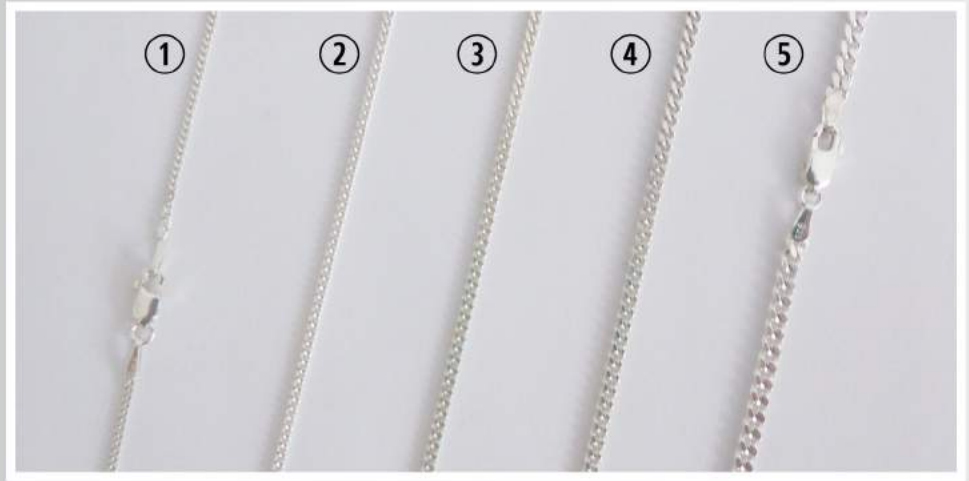

Italoro

*Quality Italian
Chains and Necklaces*

www.italoro.ca

Italoro

STERLING SILVER CHAINS

Curb Link

- ① 40KD Available 14"-22"
- ② 50KD Available 16"-24"
- ③ 60KD Available 16"-28"
- ④ 70KD Available 18"-32"
- ⑤ 90KD Available 20"-28"

Box Link

- ⑥ 15KVD Available 14"-22"
- ⑦ 26KVD Available 16"-24"
- ⑧ 33KVD Available 18"-32"
- ⑨ 28KV8 - Discontinued
- ⑩ 30KVR -
Rounded Box
Available 16"-24"

Other Links

- ⑪ 35KC1 - Loose Rope Chain
Available 16"-22"
- ⑫ 42KE4 - Wheat Chain
Available 16"-24"
- ⑬ 48KFD - Diamond Cut Cable
Available 16"-22"
- ⑭ 50KFG - Figaro Chain
Available 16"-24"
- ⑮ 40KGT - Snake Chain
Available 16"-22"

NEW HKR35 - Light Rolo Link Necklace (Same width as ⑰ HKR45, but lighter) Available 16"-36"

Omega Necklaces

Leather Necklaces

Omega Necklaces

- ⑳ OMT10 - Small
Available 16"-18"
- ㉑ OMT30 - Medium
Available 16"-20"
- ㉒ OMT85 - Large
Available 16"-20"

Leather

LMC42 - Light Brown
LMS42 - Dark Brown
Available in 16"
with sterling silver
clasps and 2" extender

Rubber

ESG19 - Large
ESG17 - Small
Available in 16"
with sterling silver clasps

Omega

Leather

Rubber