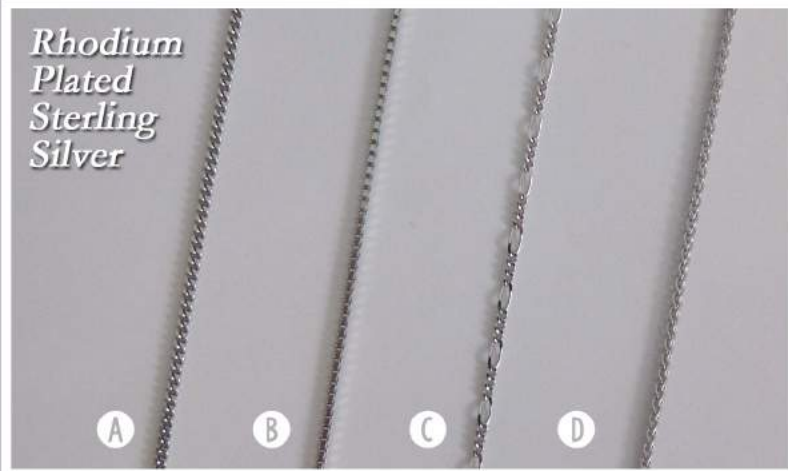

Italoro

RHODIUM PLATING

All our sterling silver chains and necklaces are also available rhodium plated. This process gives the chains a slightly different colour (similar to white gold).

It can be an effective way to avoid the natural tarnishing that Sterling Silver has in certain environments and over time. Simply add an 'R' before the item code to specify a Rhodium plated item.

Rhodium Plated Silver Chains

Any of our Sterling Silver Chains can be ordered with a Rhodium plating upon request

Rhodium
Plated
Sterling
Silver

Sample Selection Shown:

- **A** R40KD - Curb Link Chain
  Available 14"-22"
- **B** R15KVD - Box Link Chain
  Available 14"-22"
- **C** R50KFG - Figaro Link Chain
  Available 16"-24"
- **D** R42KE4 - Wheat Link Chain
  Available 16"-24"

GOLD CHAINS